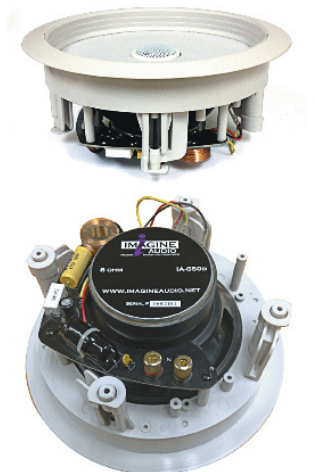

IA-650D

- 6.5" Kevex DuPont Long Throw Mid-Bass driver
- 19mm Balanced Ferro-fluid Cooled Pivoting Titanium Tweeter
- 12 oz. Barium Ferrite Magnet
- 60 Hz - 20 kHz Sensitivity
- 40W Nominal - 120W Maximum
- 8 Ohm Impedance
- 5-Way gold-plated binding posts
- Comes display boxed & with ready-to-use template

Additional photos, [click here](#)

$30.00/pr