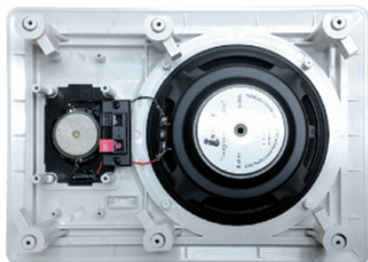

IA-700E

- Rectangular Wall Mount Speaker
- 6.5" Mid-Bass driver
- 1" Cone
- 10 oz. Standard Magnet
- 85 Hz - 20 kHz Sensitivity
- 15W Nominal - 80W Maximum
- 8 Ohm Impedance
- Comes display boxed & with ready-to-use template

Additional photos, [click here](#)

$23.00/pr